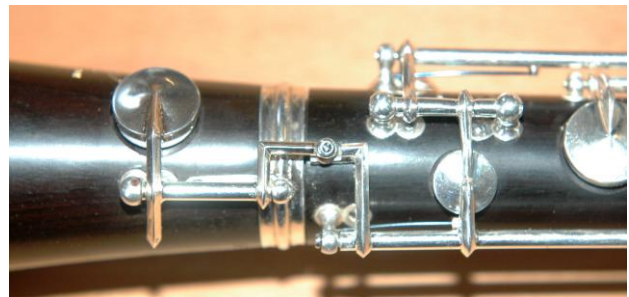

- Super quiet action- less pad and mechanism noise
- Greater reliability
- Durability
- Increased focus of sound
- Good response (slightly slower than on the LP Pro version)
- Greater playing comfort
- Lighter finger action
- Greater sensitivity of touch
- Stable intonation
- Increased resonance with darker full tone
- Greater evenness of scale, (no difference in sound between open and covered holes)
- Uniquely easy system to maintain
- Not susceptible to climatic changes and moisture
- Non sticky pads and totally water resistant
- Secure positive touch

The LP-Soloist system is available on your instruments.

For even better performance we recommend to look at our

- additional resonance treatment in combination with the full metal double sided body joint for increased response and sonority
- Low E/F resonance mechanism for perfect pitch in the low register. The Low E resonance tone hole enables you to play this note with the same evenness German clarinets are famous for.